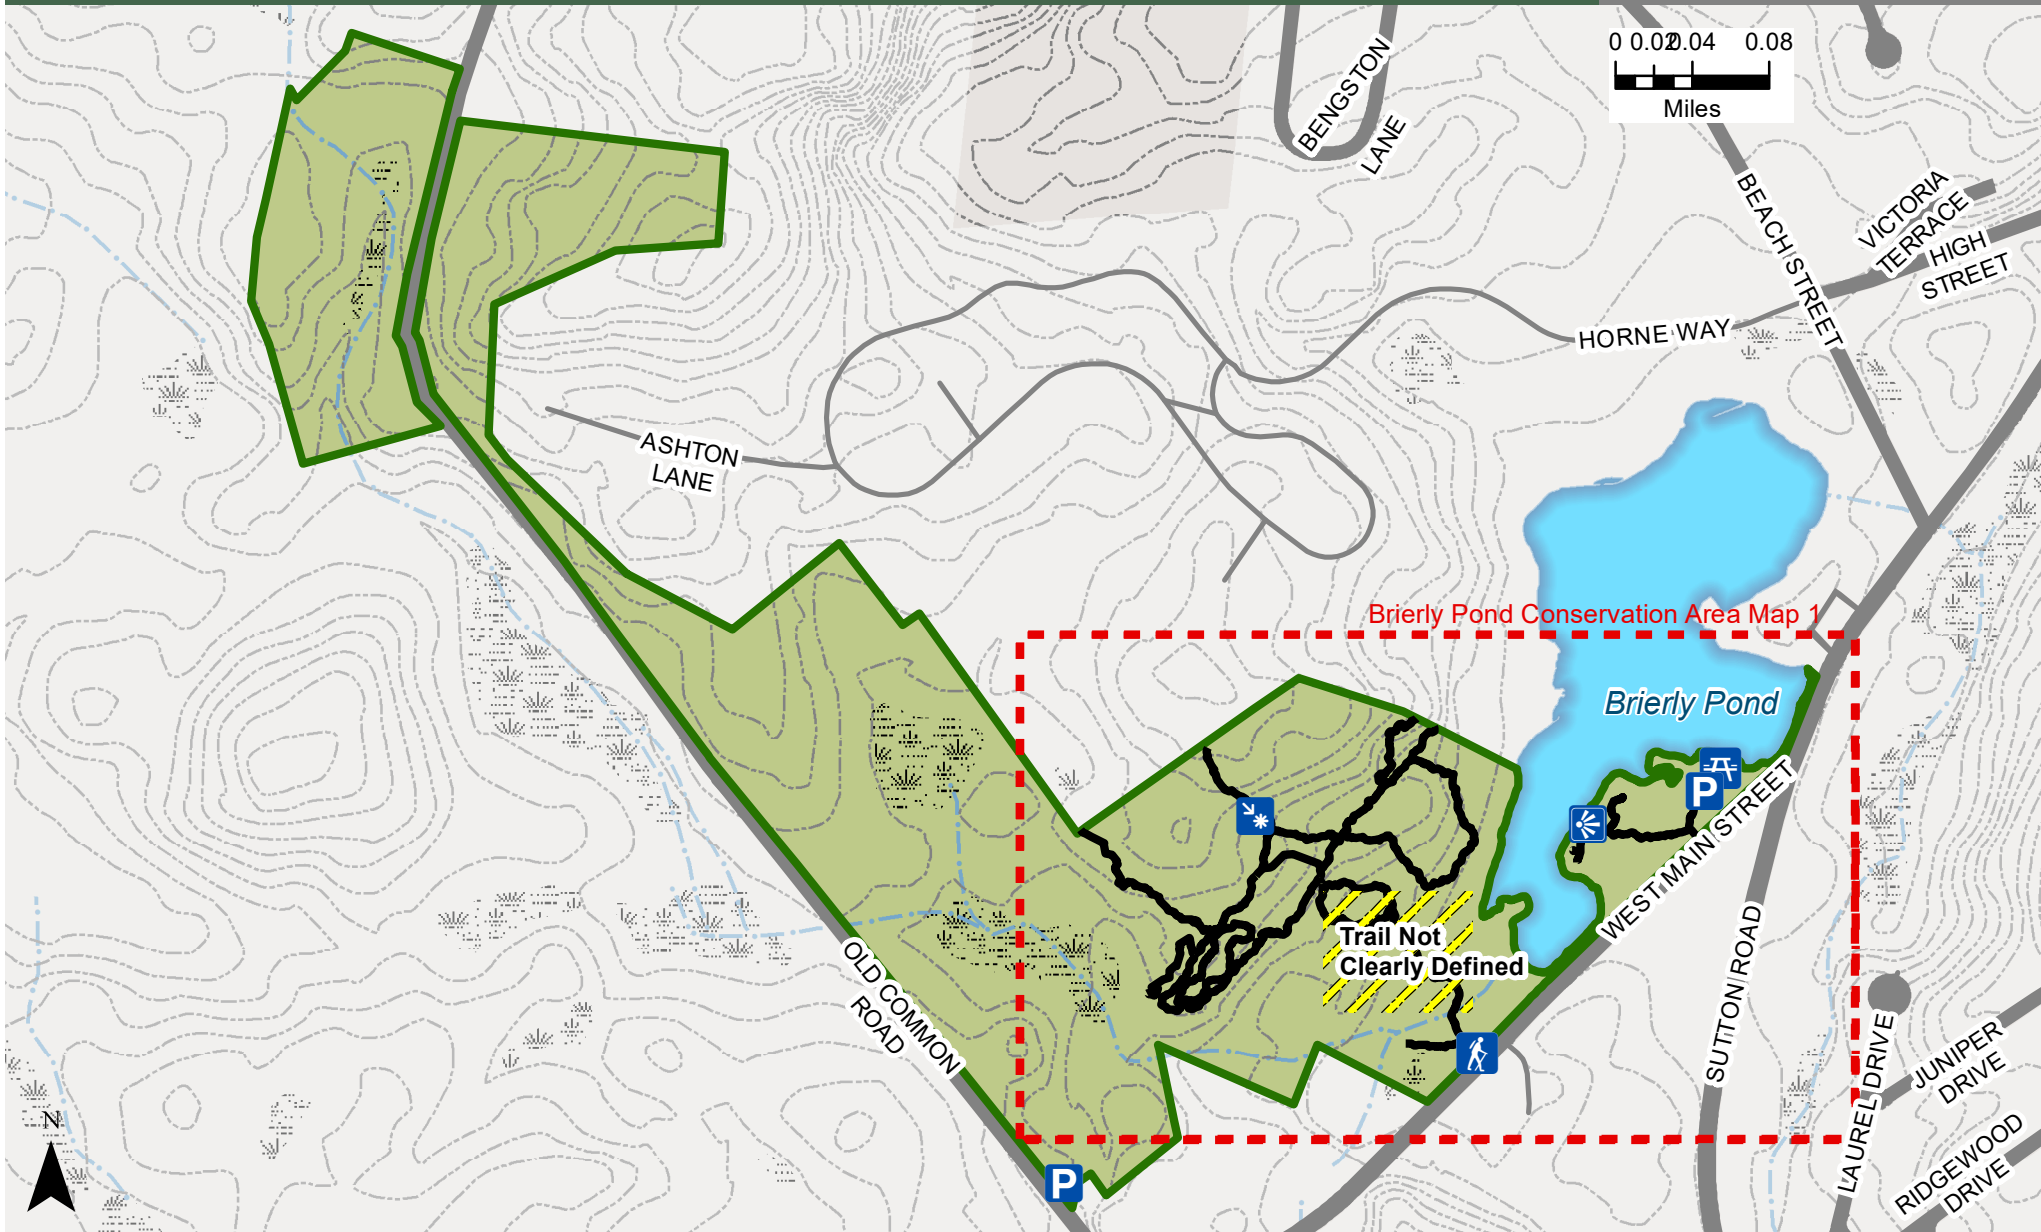

Brierly Pond Conservation Area

Overview
Page

Millbury
Massachusetts

- POI
- PicnicTA
- Vista
- 10ft Contours
- Parking
- Trailhead
- Streams
- Trail

This map is for planning purposes only. There are no warranties to accompany this material.

Use caution interpreting positional accuracy.

Data Source: Town of Millbury MA, CMRPC, NHESP, massDOT, MassGIS.

1 Mercantile Street
Suite 520
Worcester, MA
01608