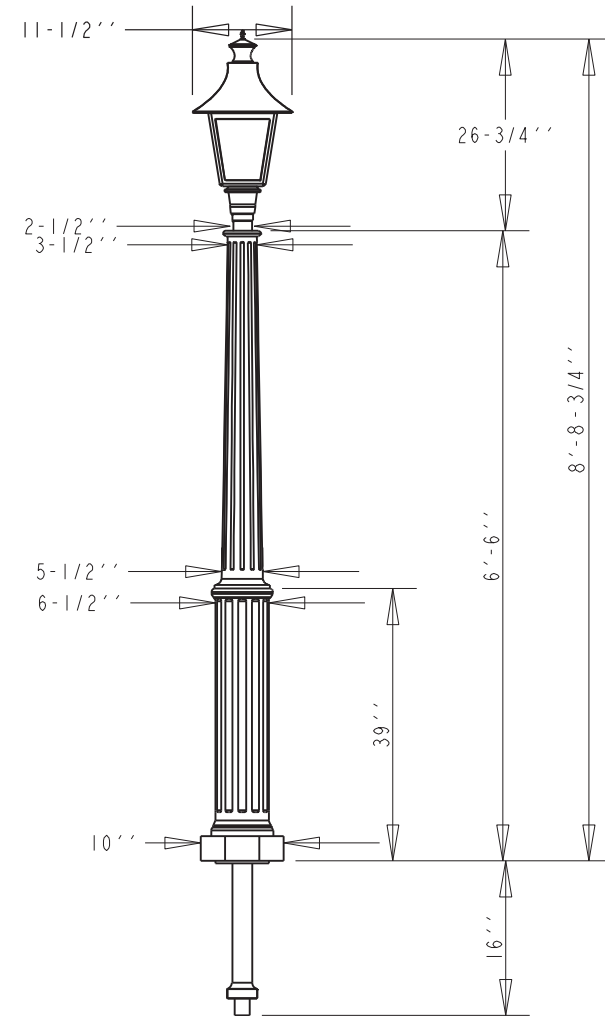

TerraCast® PRODUCTS

TerraCast® Products LLC
4400 NW 19th Avenue, Unit K
Pompano Beach, FL 33064
Office: 305-895-9525

TerraCast® PRODUCTS			
MATERIAL: POLYSTEEL	SCALE 0.025	DRAWN BY TERRACAST	
TITLE New England Post Series N7			1 OF 1
DATE Dec-05-14	PART #: (A SIZE)	New England 7' Burial Woodside Hills	REV XI

DO NOT SCALE DRAWING.

All measurements are rounded to the closest quarter inch and may not be exact due to manufacturing variances.

This document contains TERRACAST PROPRIETARY INFORMATION. No intellectual property right or license is granted by TERRACAST in connection with it. It is delivered on the express condition that the document and the information contained in it shall be treated as confidential, shall not be used for and purpose other than that for which it is hereby delivered (the use and maintenance of the product supplied). It shall not be disclosed in whole or part to third parties and shall not be duplicated in any manner without TERRACAST's prior written consent.