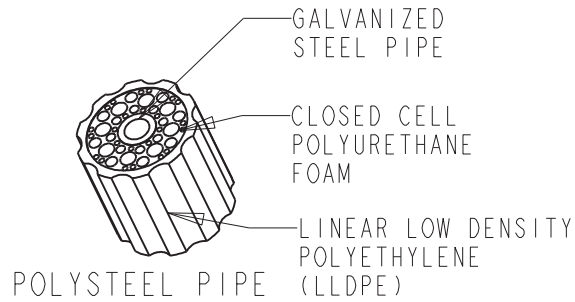

TerraCast® PRODUCTS

TerraCast® Products LLC
4400 NW 19th Avenue, Unit K
Pompano Beach, FL 33064
Office: 305-895-9525

TerraCast® PRODUCTS			
MATERIAL: POLYSTEEL	SCALE 0.025	DRAWN BY TERRACAST	
TITLE New England Post Series N7			1 OF 1
DATE Dec-05-14	PART #: (A SIZE)	New England 7' Burial Woodside Hills	REV XI