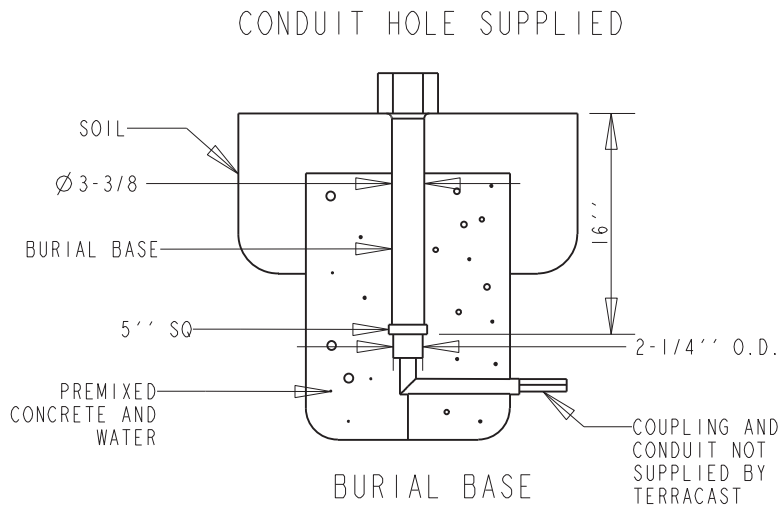

TerraCast® PRODUCTS

TerraCast® Products LLC
4400 NW 19th Avenue, Unit K
Pompano Beach, FL 33064
Office: 305-895-9525

TerraCast® PRODUCTS			
MATERIAL: POLYSTEEL	SCALE 0.025	DRAWN BY TERRACAST	
TITLE New England Post Series N7			1 OF 1
DATE Dec-05-14	PART #: (A SIZE)	New England 7' Burial Woodside Hills	REV XI

DO NOT SCALE DRAWING.

All measurements are rounded to the closest quarter inch and may not be exact due to manufacturing variances.

This document contains TERRACAST PROPRIETARY INFORMATION. No intellectual property right or license is granted by TERRACAST in connection with it. It is delivered on the express condition that the document and the information contained in it shall be treated as confidential, shall not be used for and purpose other than that for which it is hereby delivered (the use and maintenance of the product supplied). It shall not be disclosed in whole or part to third parties and shall not be duplicated in any manner without TERRACAST's prior written consent.